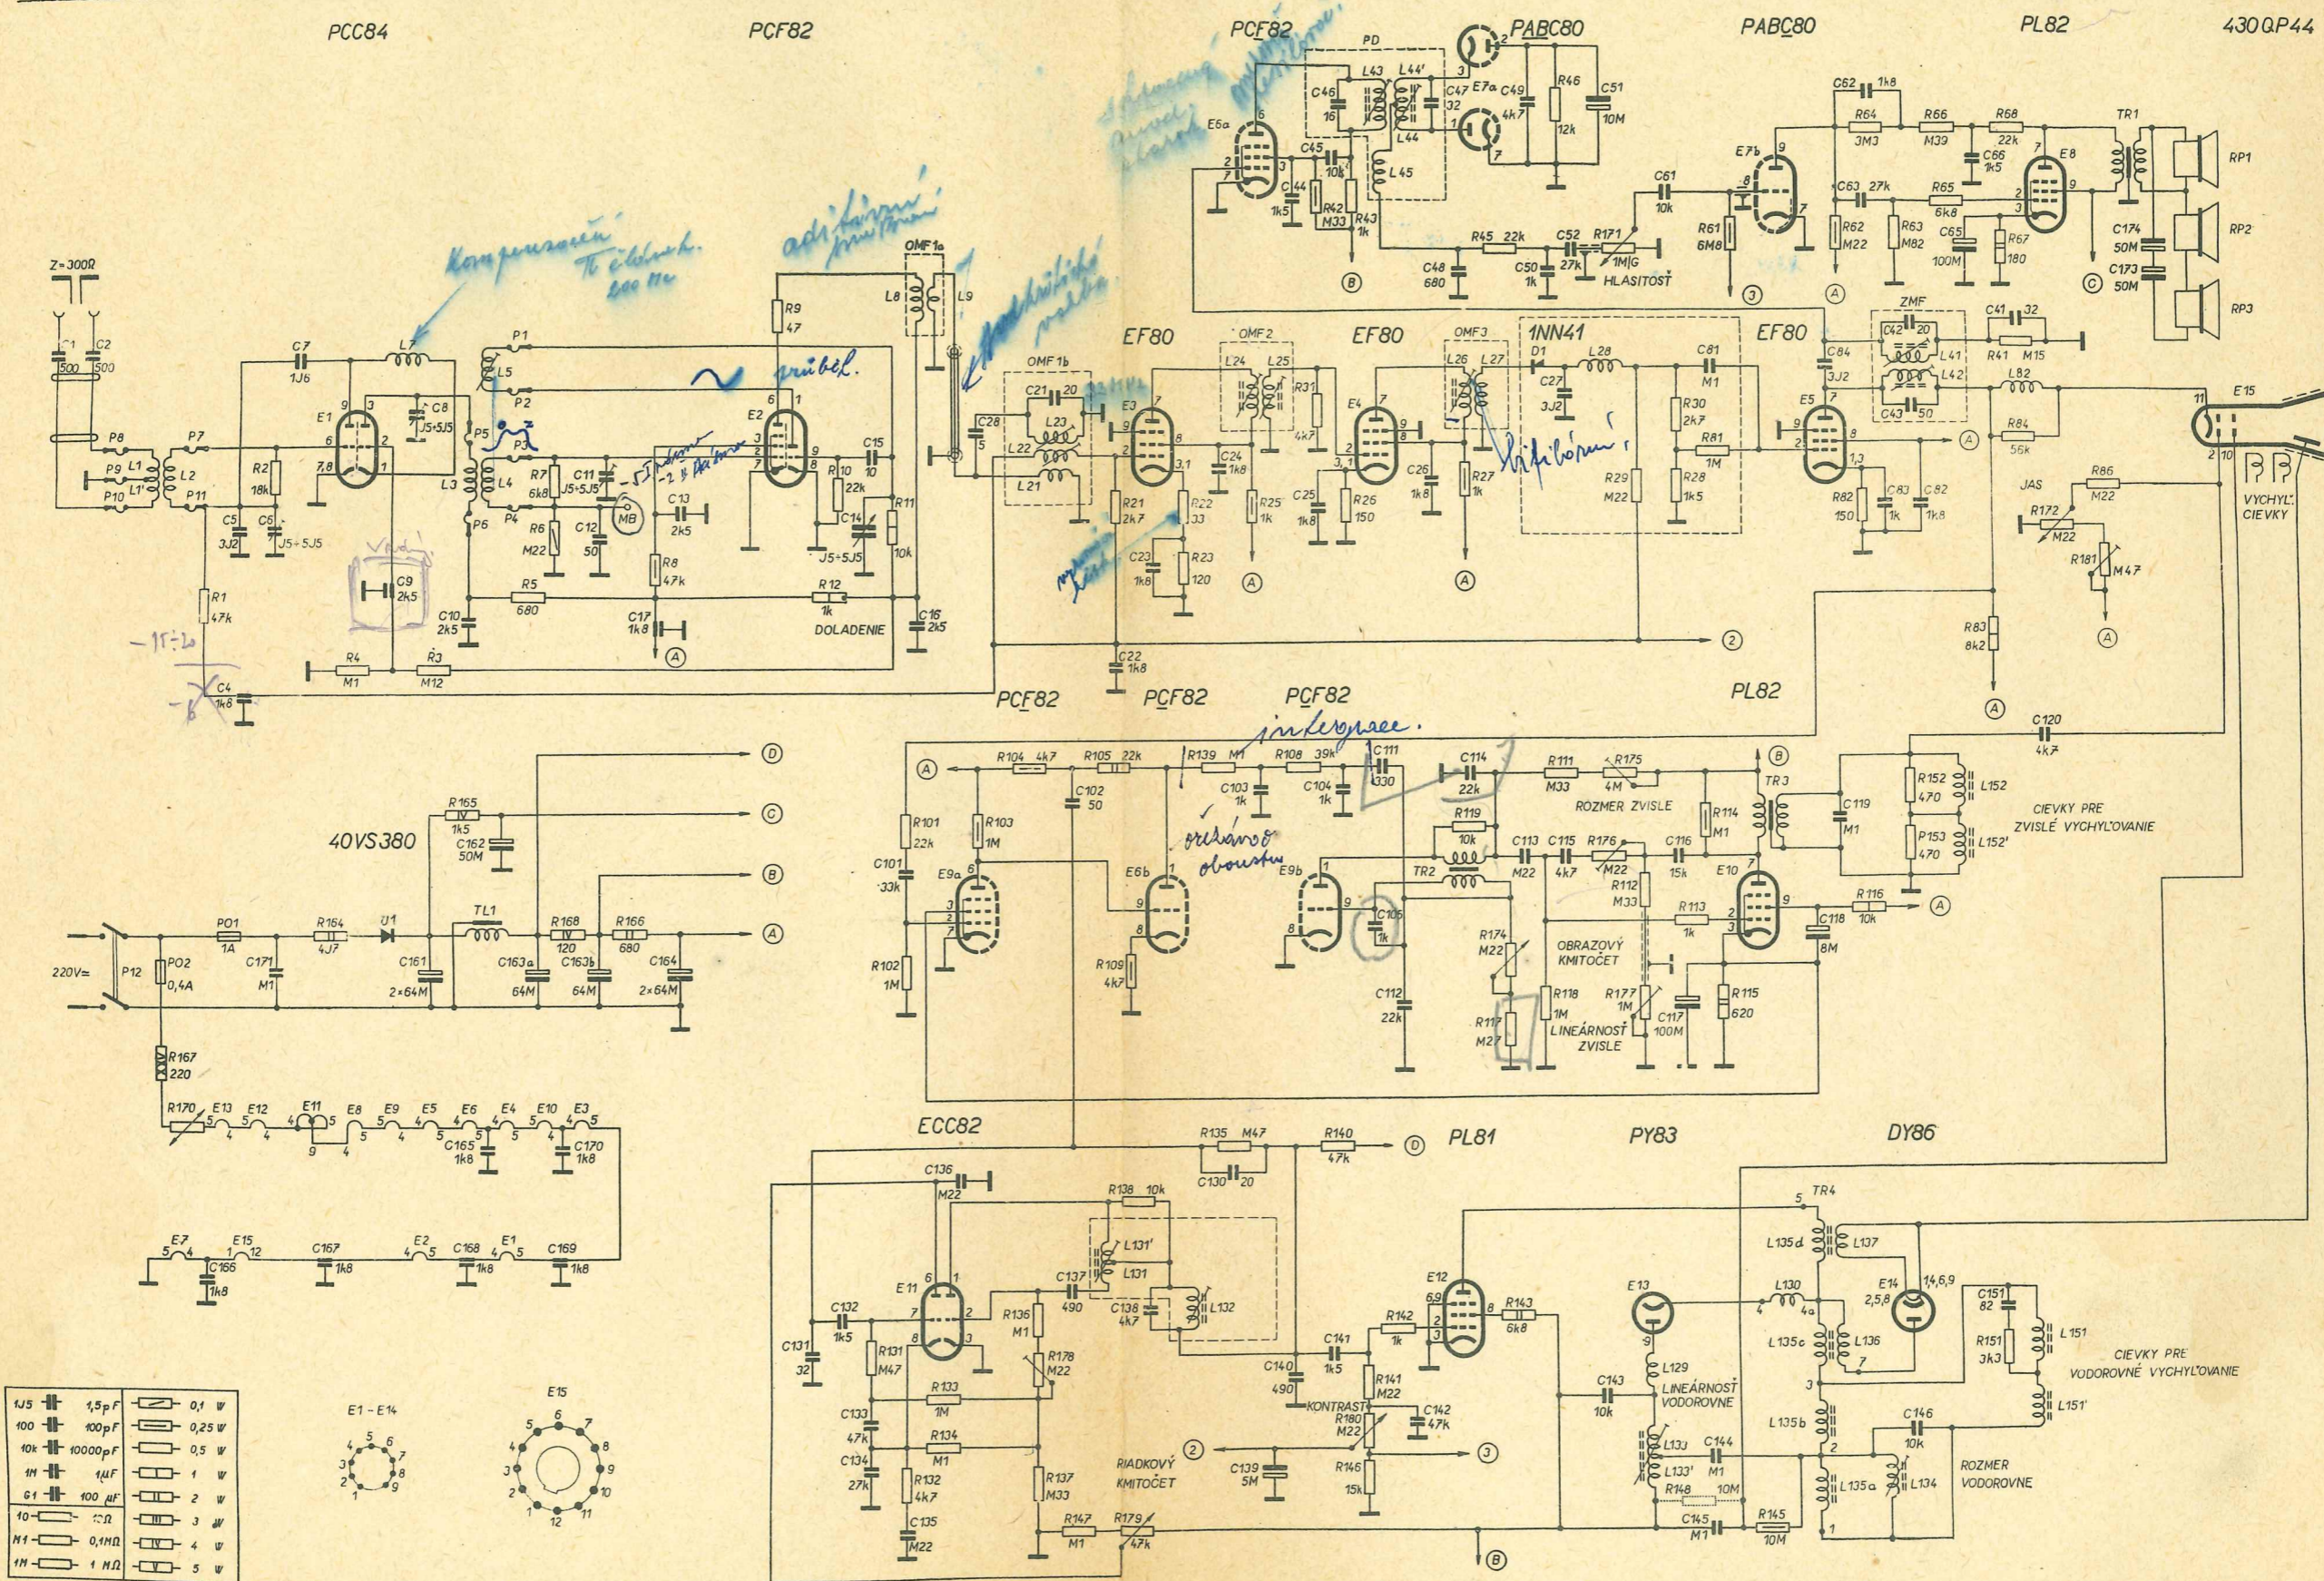

R	1, 2,	3,	4,	5, 7, 6,	8,	9,	12, 10,	11, 132, 133, 134,	14, 7,	21,	22, 23,	25,	42, 31, 43, 26, 14, 2,	27, 45,	46, 148, 171, 29,	30, 28, 81, 61, 145,	62, 64, 92, 63, 66, 65,	83, 41, 84, 172,	86, 181,										
C	167, 170,	164,	165,	168,	166,	131, 101, 102,	103, 104, 136, 178, 137, 105,	109, 138, 179, 139, 135,	108, 140, 141, 180, 146,	119, 174, 117, 143, 111, 118, 175, 176,	112, 177, 113, 114, 115,	116, 152, 153,	68, 67, 151,	1,	2,	5, 4, 6, 7,	9, 8,	10, 165,	170, 11, 12,	17, 13,	14, 15, 16, 28,	21, 22, 23,	24,	44, 25, 45, 46, 105,	26, 47, 48,	49, 50, 27, 52, 51,	61, 81,	84, 62, 63, 42, 43, 82, 66, 65,	41, 120, 151,
TR, TL	166,	171,	167,	161, 168, 162, 163a, 169, 163b,	164,	131, 132, 133, 134, 101, 135, 136,	102, 137,	138,	130, 103, 139, 140,	104, 141, 111, 112, 142,	114,	113, 115,	143,	115, 117, 144, 145,	118, 119,	83, 146,	TR1,	TR2,	TR3,	TR4,	TR1,								
L	1, 1', 2,	7,	3, 5, 4,	8, 9,	23, 22, 21, 131, 131',	132,	24, 25,	43, 45, 44, 4',	26, 27,	28,	129, 133, 133',	130, 135a, 135c, 135b, 135a, 137, 136, 134, 41, 42, 152, 152', 82, 151, 151',																	

TEPS MH 5372 - St 119

U typu 4102 Mánes - Orava jsou vypuštěny kondensátory C 174, C 173 a reproduktory RP 2 a RP 3

4102-MÁNES ORAVA
4316-U-DEVÍN